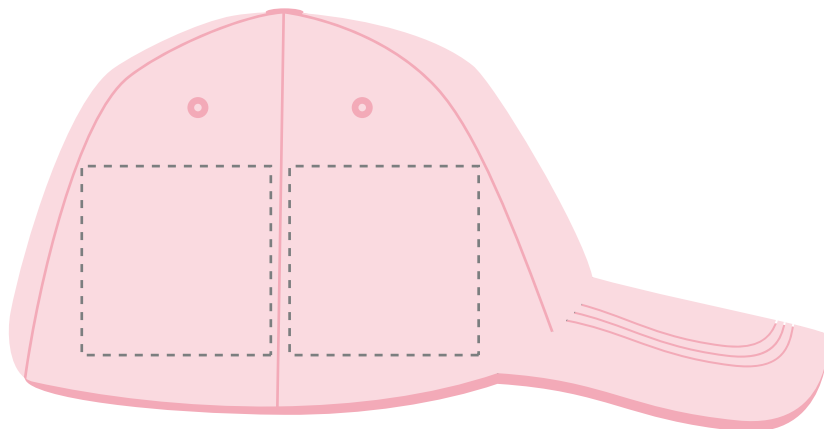

This item is available in the following colours:

Your Ref:	Quantity:	Product Code: CF2002
Our Ref:	Version: 1	Product Colour: BABY PINK

PRINTING CONCERNS: PRINT MAY DISCOLOUR

PRODUCT INFO: DUE TO THE NATURE OF THE PRODUCT THE PRINT POSITION MAY VARY BY 10 - 20 MM

Madeira Thread Colours

The dashed line is to demonstrate print area and will not appear on your printed item

- Colour 1
- Colour 1
- Colour 1
- Colour 1

ARTWORK SCALE 50%

ARTWORK SCALE 100%
 Max print area 50mm x 50mm
 Actual logo size: