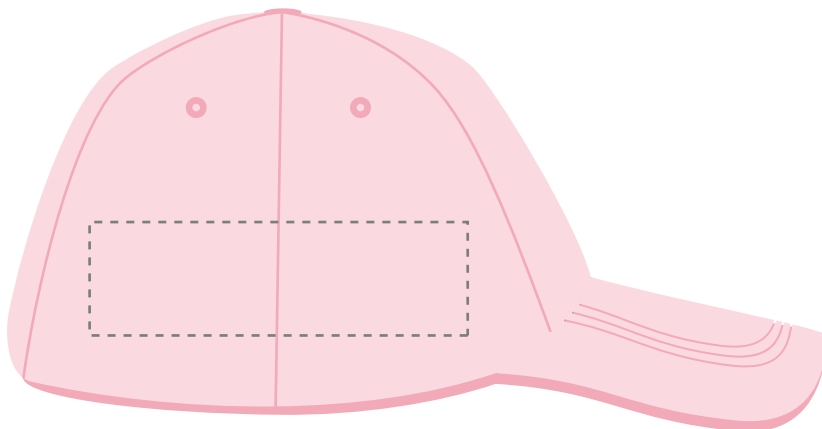

This item is available in the following colours:

Your Ref:	Quantity:	Product Code: CF2002
Our Ref:	Version: 1	Product Colour: BABY PINK

PRINTING CONCERNS: PRINT MAY DISCOLOUR

PRODUCT INFO: DUE TO THE NATURE OF THE PRODUCT THE PRINT POSITION MAY VARY BY 10 - 20 MM

Madeira Thread Colours

The dashed line is to demonstrate print area and will not appear on your printed item

- Colour 1
- Colour 1
- Colour 1
- Colour 1

ARTWORK SCALE 50%

ARTWORK SCALE 100%
 Max print area 100mm x 30mm
 Actual logo size: